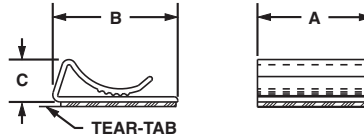

## Flat Cable Clips

- Use with any width flat cable for a maximum stack height of .17 inches (4.3mm)
- Low profile design holds wires, cables, and tubing
- For indoor use only
- Material: PVC

| Part Number | Cable Width          | Length A |      | Width B |      | Height C |     | Color | Mounting Method | Std. Pkg. Qty. | Std. Ctn. Qty. |
|-------------|----------------------|----------|------|---------|------|----------|-----|-------|-----------------|----------------|----------------|
|             |                      | In.      | mm   | In.     | mm   | In.      | mm  |       |                 |                |                |
| FCC5-A-C8   | Any width flat cable | 1.00     | 25.4 | .56     | 14.2 | .29      | 7.4 | Gray  | Rubber          | 100            | 1000           |
| FCC-A-C8    |                      | 1.00     | 25.4 | 1.09    | 27.7 | .38      | 9.7 |       |                 | 100            | 1000           |

## Pan-Clamp™ Heavy Duty Fixed Diameter Clamps

- One-piece design significantly reduces installation time
- Integrated ribs prevent rotation of cable bundles and ensures secure grip on hoses
- Material: Impact modified Weather Resistant Nylon 6.6