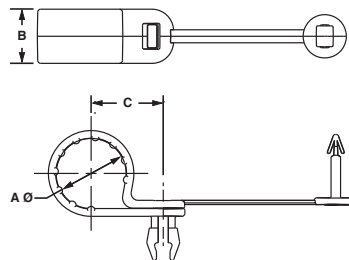

## Flat Cable Clips

- Use with any width flat cable for a maximum stack height of .17 inches (4.3mm)
- Low profile design holds wires, cables, and tubing
- For indoor use only
- Material: PVC

| Part Number | Cable Width          | Length A |      | Width B |      | Height C |     | Color | Mounting Method | Std. Pkg. Qty. | Std. Ctn. Qty. |
|-------------|----------------------|----------|------|---------|------|----------|-----|-------|-----------------|----------------|----------------|
|             |                      | In.      | mm   | In.     | mm   | In.      | mm  |       |                 |                |                |
| FCC5-A-C8   | Any width flat cable | 1.00     | 25.4 | .56     | 14.2 | .29      | 7.4 | Gray  | Rubber          | 100            | 1000           |
| FCC-A-C8    |                      | 1.00     | 25.4 | 1.09    | 27.7 | .38      | 9.7 |       |                 | 100            | 1000           |

## Pan-Clamp™ Heavy Duty Fixed Diameter Clamps

- One-piece design significantly reduces installation time
- Integrated ribs prevent rotation of cable bundles and ensures secure grip on hoses
- Material: Impact modified Weather Resistant Nylon 6.6